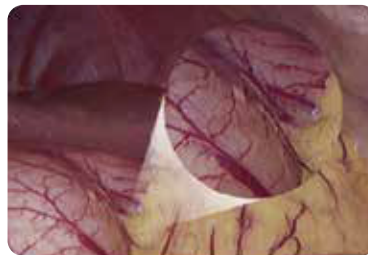

### Vetina camera head

#### Optical Zoom Ensures Less Image Artifact

- Focal length: 14-30mm, 2X optical zoom without losing quality

| 2X optical zoom |

| 2X electronic zoom |