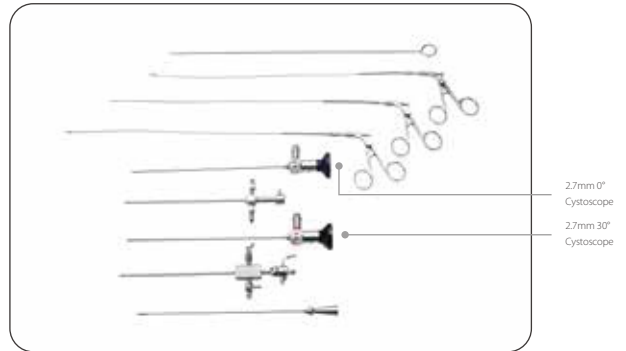

Veterinary-Specific

Endoscopes & Consumables For Different Procedures