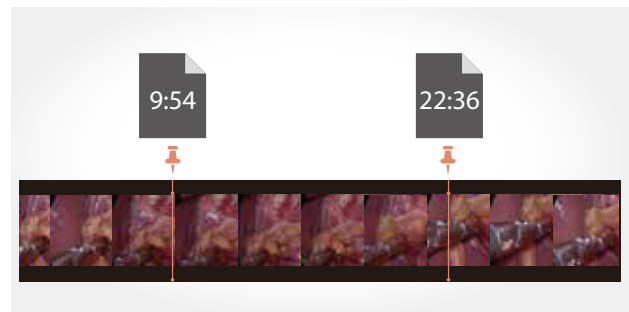

# 55 " Immersive Experience

- Provide a better immersion experience
- Eliminate other interference
- Help surgeons improve concentration
- Bring an innovative operating experience
- Image can be enlarged 4 times without reducing the resolution
- Effectively reduces surgeon visual fatigue

# Built-in USB Recording

- UHD /FHD photo capture and video recording
- Easy recording with just one click
- With bookmark function, it is convenient for video record review and post-editing
- Convenient sharing and clear projection display on academic events
- Meets advertising demands of private animal hospitals