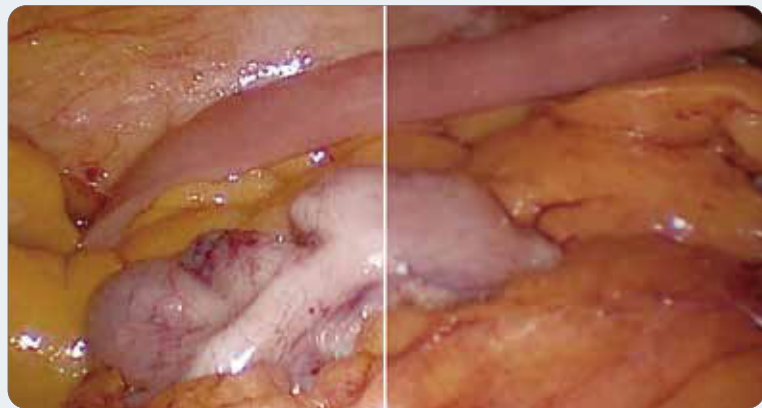

Optical Bonding Panel Technology

Suppress the reflection and retraction of light

LOCA bonding panel

Normal panel