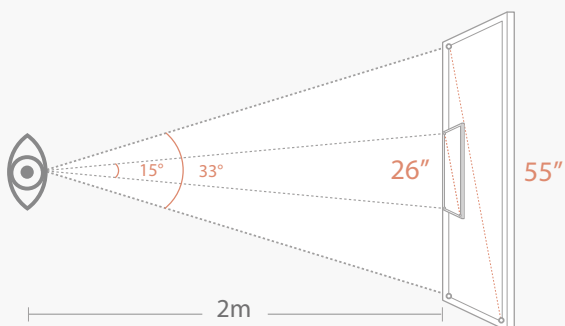

- Provide a better immersion experience
- Eliminate other interference
- Help surgeons improve concentration
- Bring an innovative operating experience
- Image can be enlarged 4 times without reducing the resolution
- Effectively reduces surgeon visual fatigue

4K