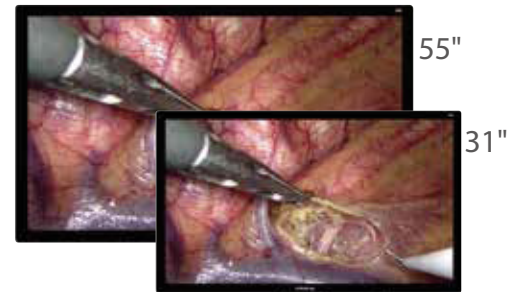

## 7" Touch Panel

- The main functions are available with only one touch
- 10 ° tilt up screen is easier for observation

## Anti-Fogging HD Endoscope

\* 25-150mm  
extended  
depth of field

Special  
anti-fog  
technique

Effectively  
avoids lens  
distortion

5mm,3mm  
Suitable for  
veterinary  
applications

\* Autoclaved

\* Marked as LP5430M Endoscope parameters  
LP530 Endoscope's depth of field is 10-100mm

## 4K Medical Grade Monitor

- 55 " & 31 " inch selectable
- IMAX in Operating Room
- Direct bonding Technology, Reduce reflection interference