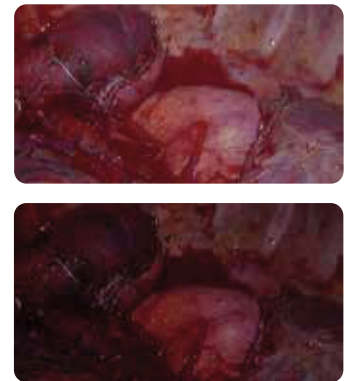

#### Optical Zoom Ensures Less Image Artifact

- Focal length: 14-30mm, 2X optical zoom without losing quality

| 2X optical zoom |

| 2X electronic zoom |

### Powerful image post-processing technology

- Brightness level adjusts automatically for immediate identification of hemorrhage
- Effectively reduces motion blur
- Image presets for four different procedures