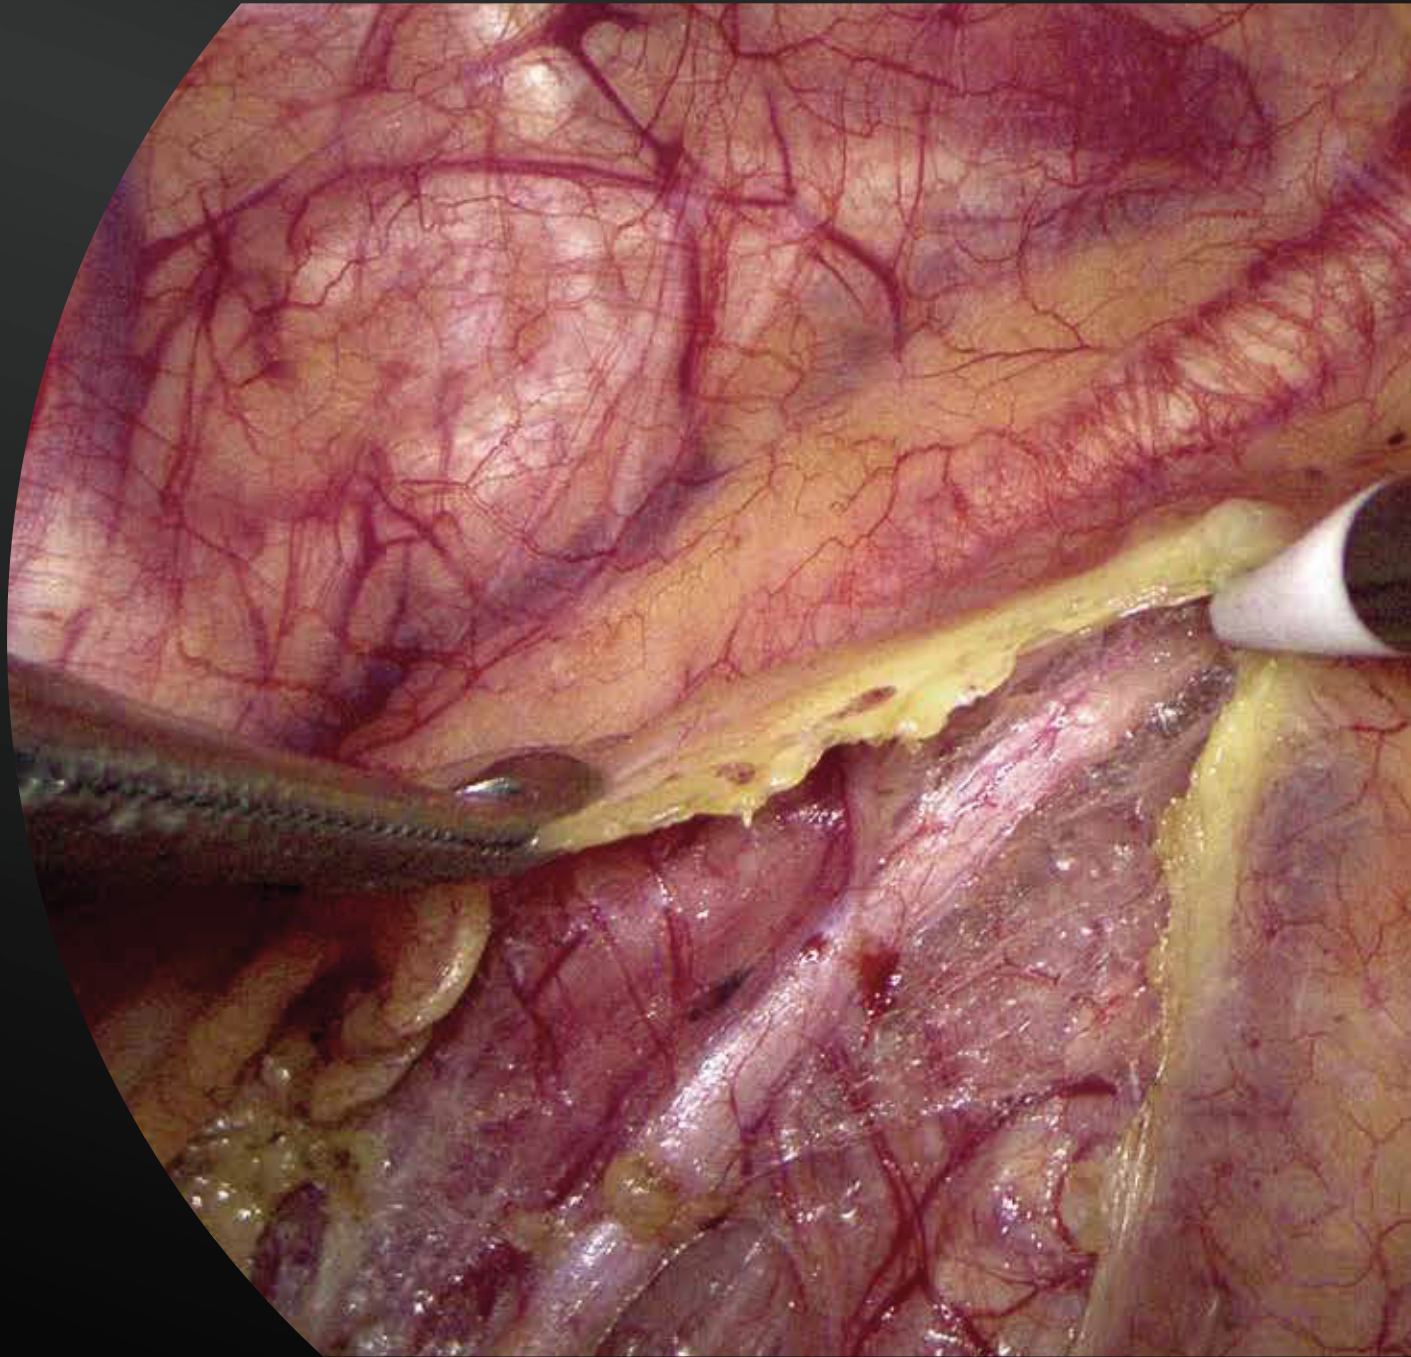

## Endoscopes & Consumables For Different Procedures

Laparoscope

Cystoscope

Otoscope and Rhino-Laryngoscope

Arthroscopy

Mindray Animal Medical Minimally Invasive Surgery Solution

**For more information please contact:  
Endoscopy Support Services, Inc.  
3 Fallsview Lane Brewster, NY 10509  
845-277-1700 \* [www.endoscopy.com](http://www.endoscopy.com)**

## Vetina CS7

Veterinary 4K Rigid Endoscopy System

4K UHD Veterinary-Specific

**4K True Colors And Higher Resolution**

## 4K UHD Image

- 3840 × 2160 resolution; 4x the resolution of an HD image, with more vivid texture for accurate recognition