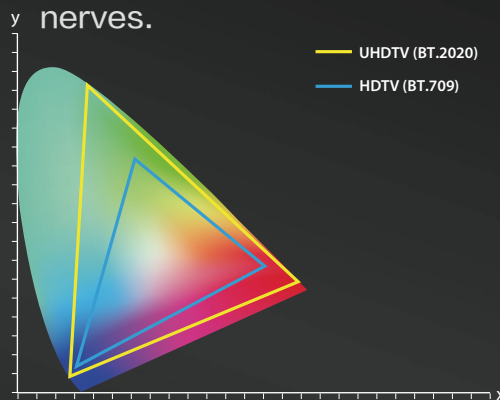

## Vetina CS7

Veterinary 4K Rigid Endoscopy System

4K UHD Veterinary-Specific

**4K True Colors And Higher Resolution**

## 4K UHD Image

- 3840 × 2160 resolution; 4x the resolution of an HD image, with more vivid texture for accurate recognition

## Wide Color Gamut

- Represents organs and tissues in real color, perfect identification of blood vessels, lymph nodes, and nerves.