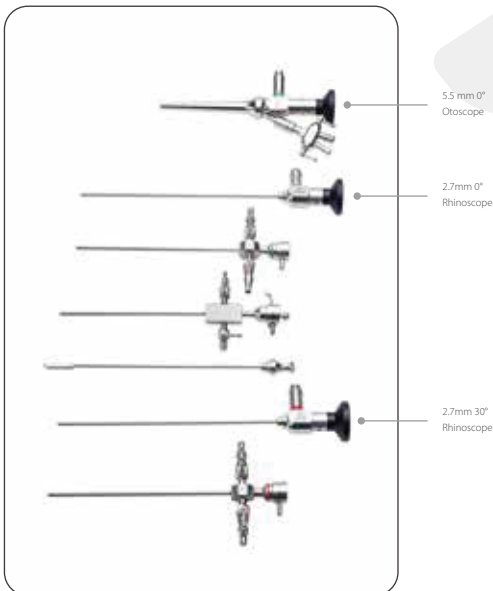

Veterinary-Specific

Endoscopes & Consumables For Different Procedures